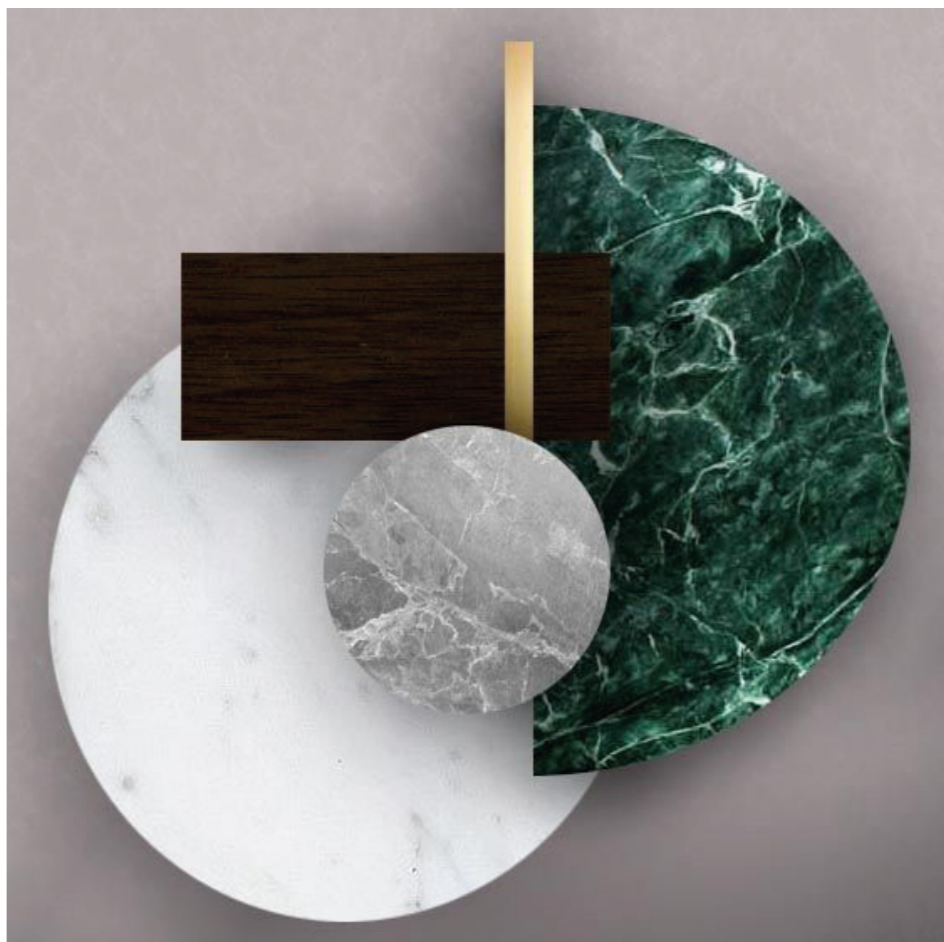

ATELIER
LUXURY MATERIALS AND FINISHES

KAREN MILLEN